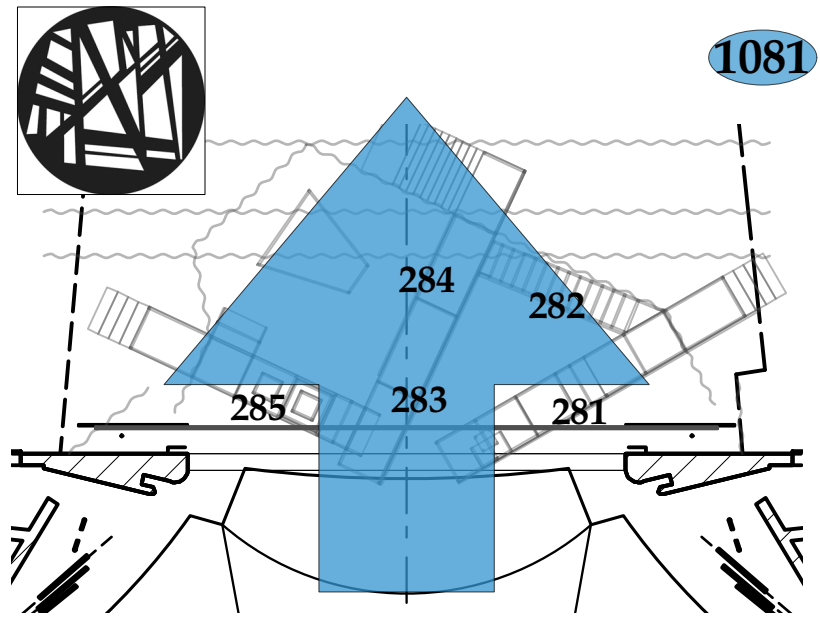

861

871

HIGHSIDE LEFT (Cool) - L719 + R132

881

HIGHSIDE LEFT (Single Warm) - R57 + R132

891

901

HIGHSIDE RIGHT - L205 + R132

941

COOL BACKS - R84

961

WARM BACKS - R3152

991

PLATFORM BACKS - L201 + R132

1001

DOWN TEXTURE - L203 & R77272

1081

STRUT TEXTURE - R362 & G697

**ELM PIXEL MAPPING**

- SL STRUT STAGE - 401-415
- SL STRUT (MASK) STAGE - 416-430
- STAIR STRUT STAGE - 431-445
- STAIR STRUT (MASK) STAGE - 446-460
- CS FNT STRUT STAGE - 461-475
- CS FNT STRUT (MASK) STAGE - 476-490
- SR STRUT STAGE - 521-535
- SR STRUT (MASK) STAGE - 536-550
- STAIR/CSP STRUT STAGE - 551-565
- STAIR/CSP (MASK) STAGE - 566-580
- FULL STAGE STRUT STAGE - 581-595
- FULL STAGE (MASK) STAGE - 596-610