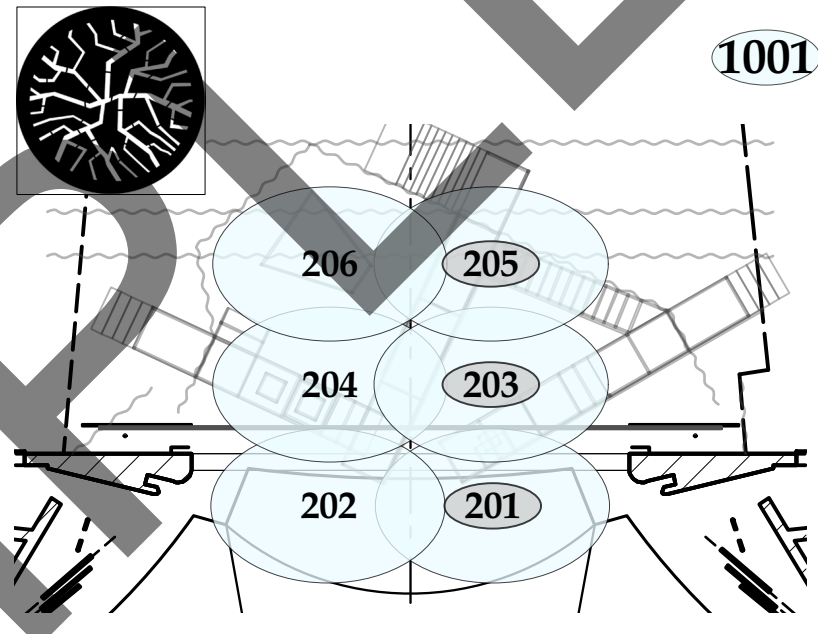

861

871

HIGHSIDE LEFT (Cool) - L719 + R132

881

HIGHSIDE LEFT (Single Warm) - R57 + R132

891

901

HIGHSIDE RIGHT - L205 + R132

941

COOL BACKS - R84

961

WARM BACKS - R3152

991

PLATFORM BACKS - L201 + R132

1001

DOWN TEXTURE - L203 & R77272

1081

STRUT TEXTURE - R362 & G697

**ELM PIXEL MAPPING**

- SL STRUT STAGE - 401-415
- SL STRUT (MASK) STAGE - 416-430
- STAIR STRUT STAGE - 431-445
- STAIR STRUT (MASK) STAGE - 446-460
- CS FNT STRUT STAGE - 461-475
- CS FNT STRUT (MASK) STAGE - 476-490
- SR STRUT STAGE - 521-535
- SR STRUT (MASK) STAGE - 536-550
- STAIR/CSP STRUT STAGE - 551-565
- STAIR/CSP (MASK) STAGE - 566-580
- FULL STAGE STRUT STAGE - 581-595
- FULL STAGE (MASK) STAGE - 596-610