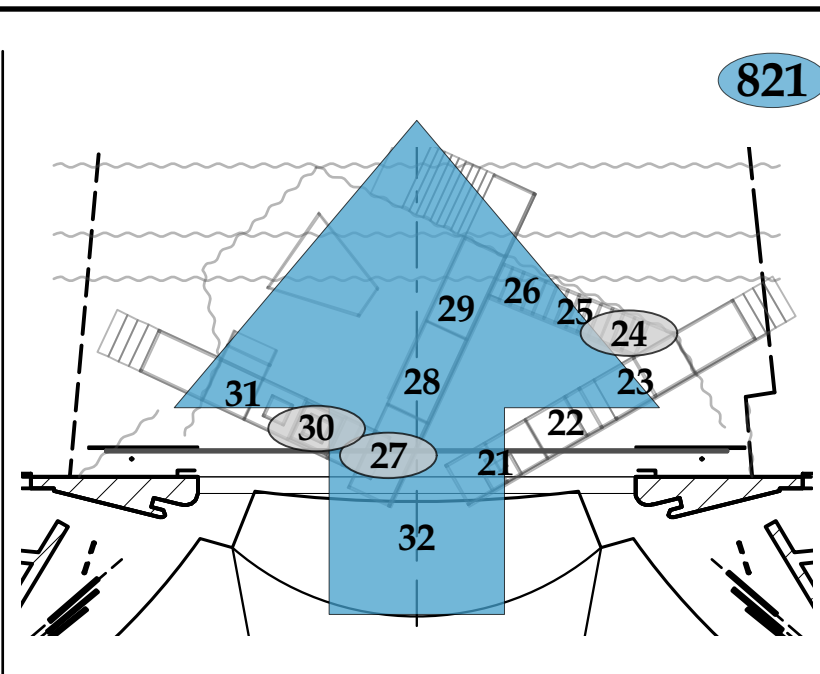

801

GENERAL FRONT - R53 + R132/R55 + R132

821

PLATFORM FRONT - R62 + R132

841

SL TONER - SCROLLER (C/G)

851

SR TONER - SCROLLER (C/G)

**SPECIALS**

**PLATFORM SPECIFICS**

PLATFORM HIGHSIDE (COOL) - SLP 121  
CSP 122  
SRP 123  
UNDER CSP 124

PLATFORM HIGHSIDE (WARM) - SLP 131  
CSP 132  
SRP 133  
UNDER CSP 134

PLATFORM TEXTURE - SLP 211  
SRP 212