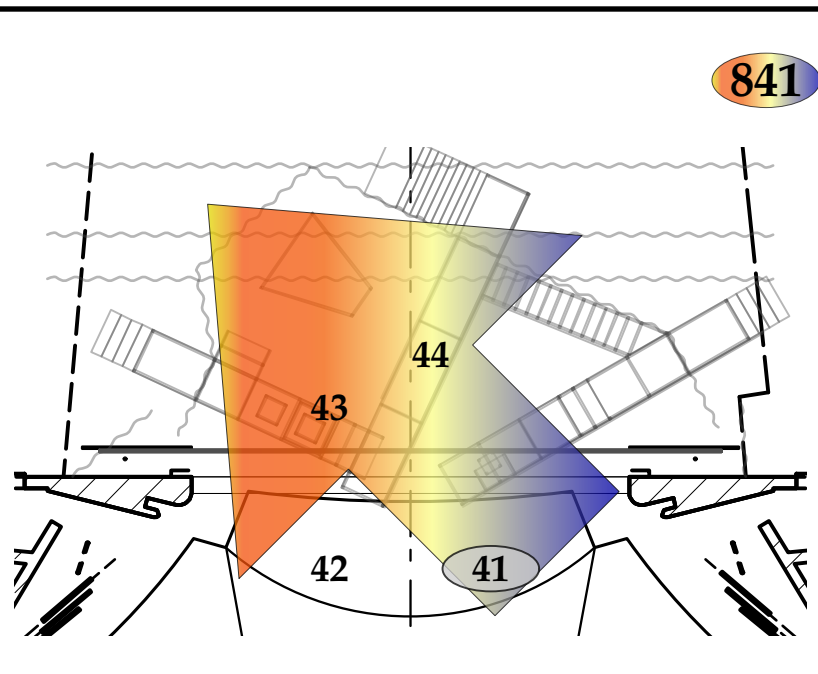

801

GENERAL FRONT - R53 + R132/R55 + R132

821

PLATFORM FRONT - R62 + R132

841

SL TONER - SCROLLER (C/G)

851

SR TONER - SCROLLER (C/G)

**SPECIALS**

**PLATFORM SPECIFICS**

PLATFORM HIGHSIDE (COOL) - SLP 121  
CSP 122  
SRP 123  
UNDER CSP 124

PLATFORM HIGHSIDE (WARM) - SLP 131  
CSP 132  
SRP 133  
UNDER CSP 134

PLATFORM TEXTURE - SLP 211  
SRP 212