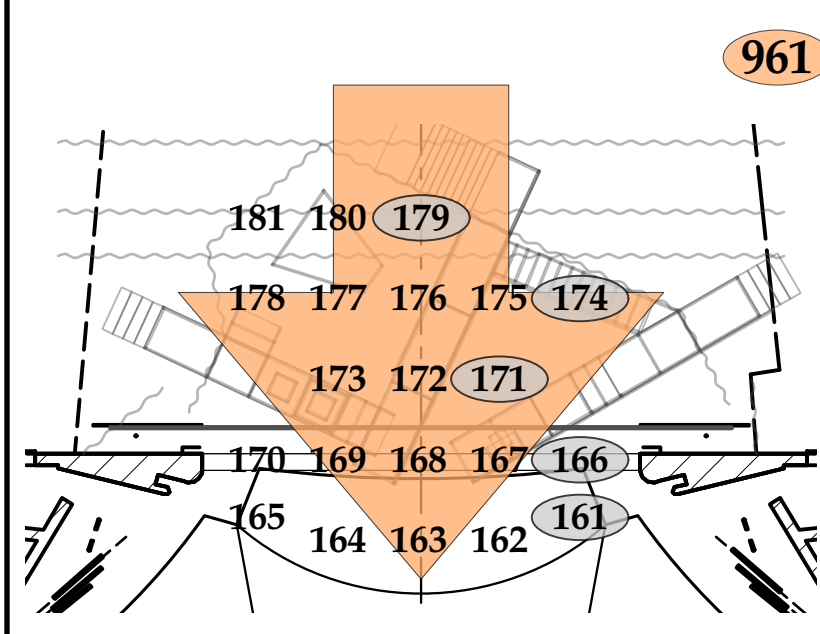

HIGHSIDE LEFT (Cool) - L719 + R132

961

WARM BACKS - R3152