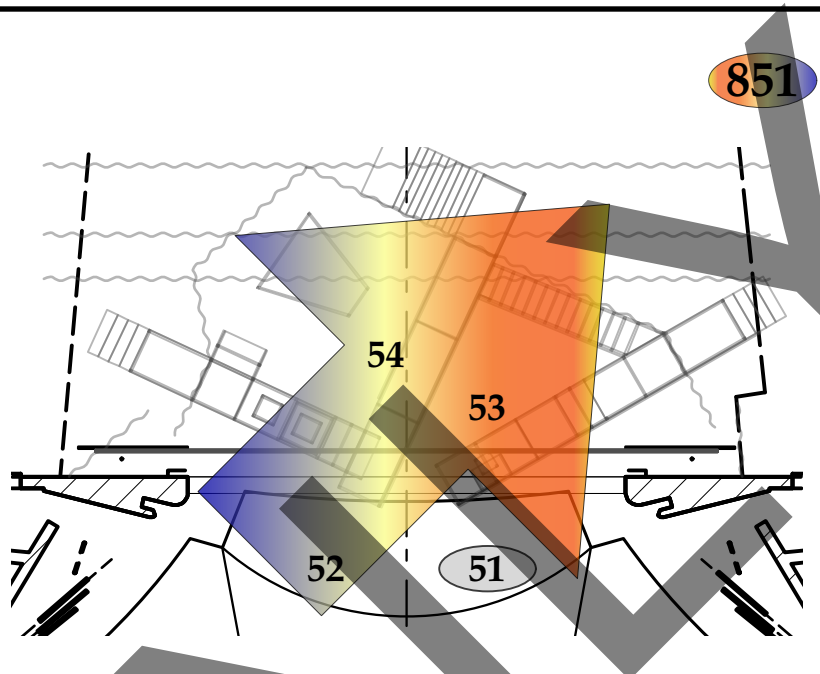

801

GENERAL FRONT - R53 + R132/R55 + R132

821

PLATFORM FRONT - R62 + R132

841

SL TONER - SCROLLER (C/G)

851

SR TONER - SCROLLER (C/G)

**SPECIALS**

**PLATFORM SPECIFICS**

PLATFORM HIGHSIDE (COOL) - SLP 121  
CSP 122  
SRP 123  
UNDER CSP 124

PLATFORM HIGHSIDE (WARM) - SLP 131  
CSP 132  
SRP 133  
UNDER CSP 134

PLATFORM TEXTURE - SLP 211  
SRP 212