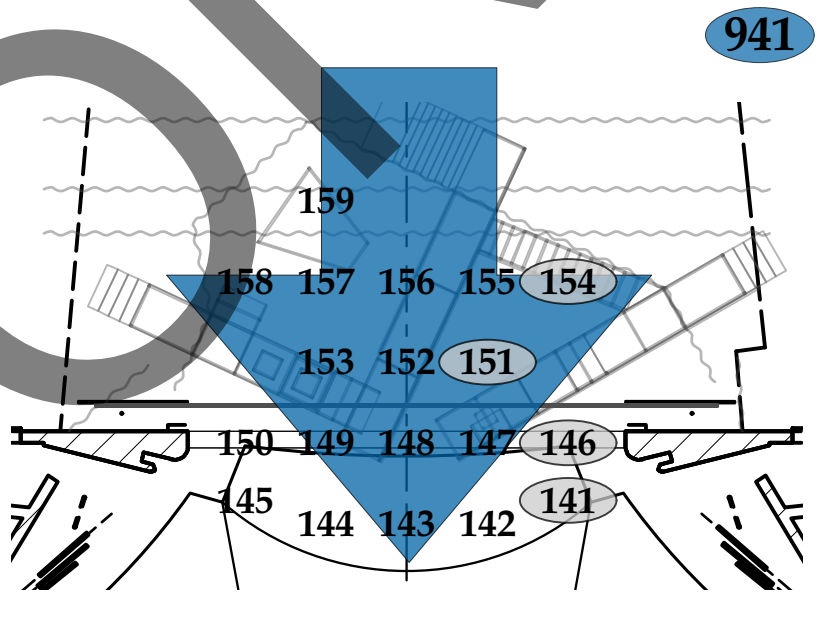

L715 - 262  
R99 - 242  
G872 (SHIN) - 222

**SR PLATFORM**

L715 - 275  
R99 - 255  
G872 (SHIN) - 235

**SL PLATFORM**

L715 - 271  
R99 - 251  
G872 (SHIN) - 231

**STAIRS**

L715 - 272  
R99 - 252  
G872 (SHIN) - 232

861

871

HIGHSIDE LEFT (Cool) - L719 + R132

881

HIGHSIDE LEFT (Single Warm) - R57 + R132

891

901

HIGHSIDE RIGHT - L205 + R132

1081

STRUT TEXTURE - R362 & G697

**ELM PIXEL MAPPING**

- SL STRUT STAGE - 401-415
- SL STRUT (MASK) STAGE - 416-430
- STAIR STRUT STAGE - 431-445
- STAIR STRUT (MASK) STAGE - 446-460
- CS FNT STRUT STAGE - 461-475
- CS FNT STRUT (MASK) STAGE - 476-490
- SR STRUT STAGE - 521-535
- SR STRUT (MASK) STAGE - 536-550
- STAIR/CSP STRUT STAGE - 551-565
- STAIR/CSP (MASK) STAGE - 566-580
- FULL STAGE STRUT STAGE - 581-595
- FULL STAGE (MASK) STAGE - 596-610